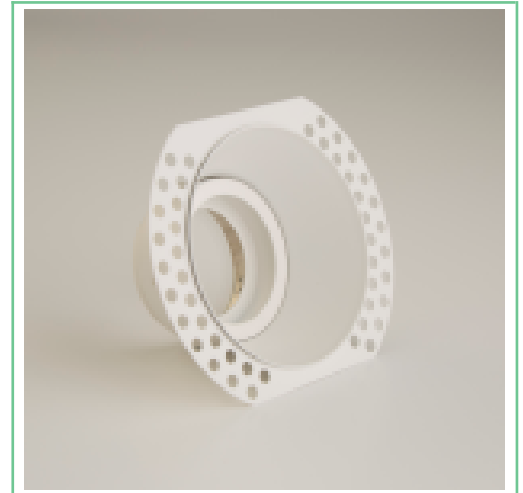

product code

PL-SLIM3FRW

name

Slim Trimless 3, Adjustable, Matt White, Fire Rated, GU10

description

Slim Trimless 3 FR, White

item

finish	Matt White	bathroom zones	N/A
main material	Steel	tilt angle	30
overall dimensions	123 x 103 x h54mm	adjustable	Tilt
application	Recessed Ceiling	warranty	5 Years
cut out	90mm	avg hours of operation	N/A
recess depth	140mm	weight rating	N/A
fire rated	Yes	nett weight	0.25
ip rating	IP20		

additional information

Tested to BS476 part 21 in a 30, 60 and 90 minute ceiling
 Fast connect terminals
 Open backed for longer lamp life
 Ceiling must be skimmed after installation

project collection

technical drawings